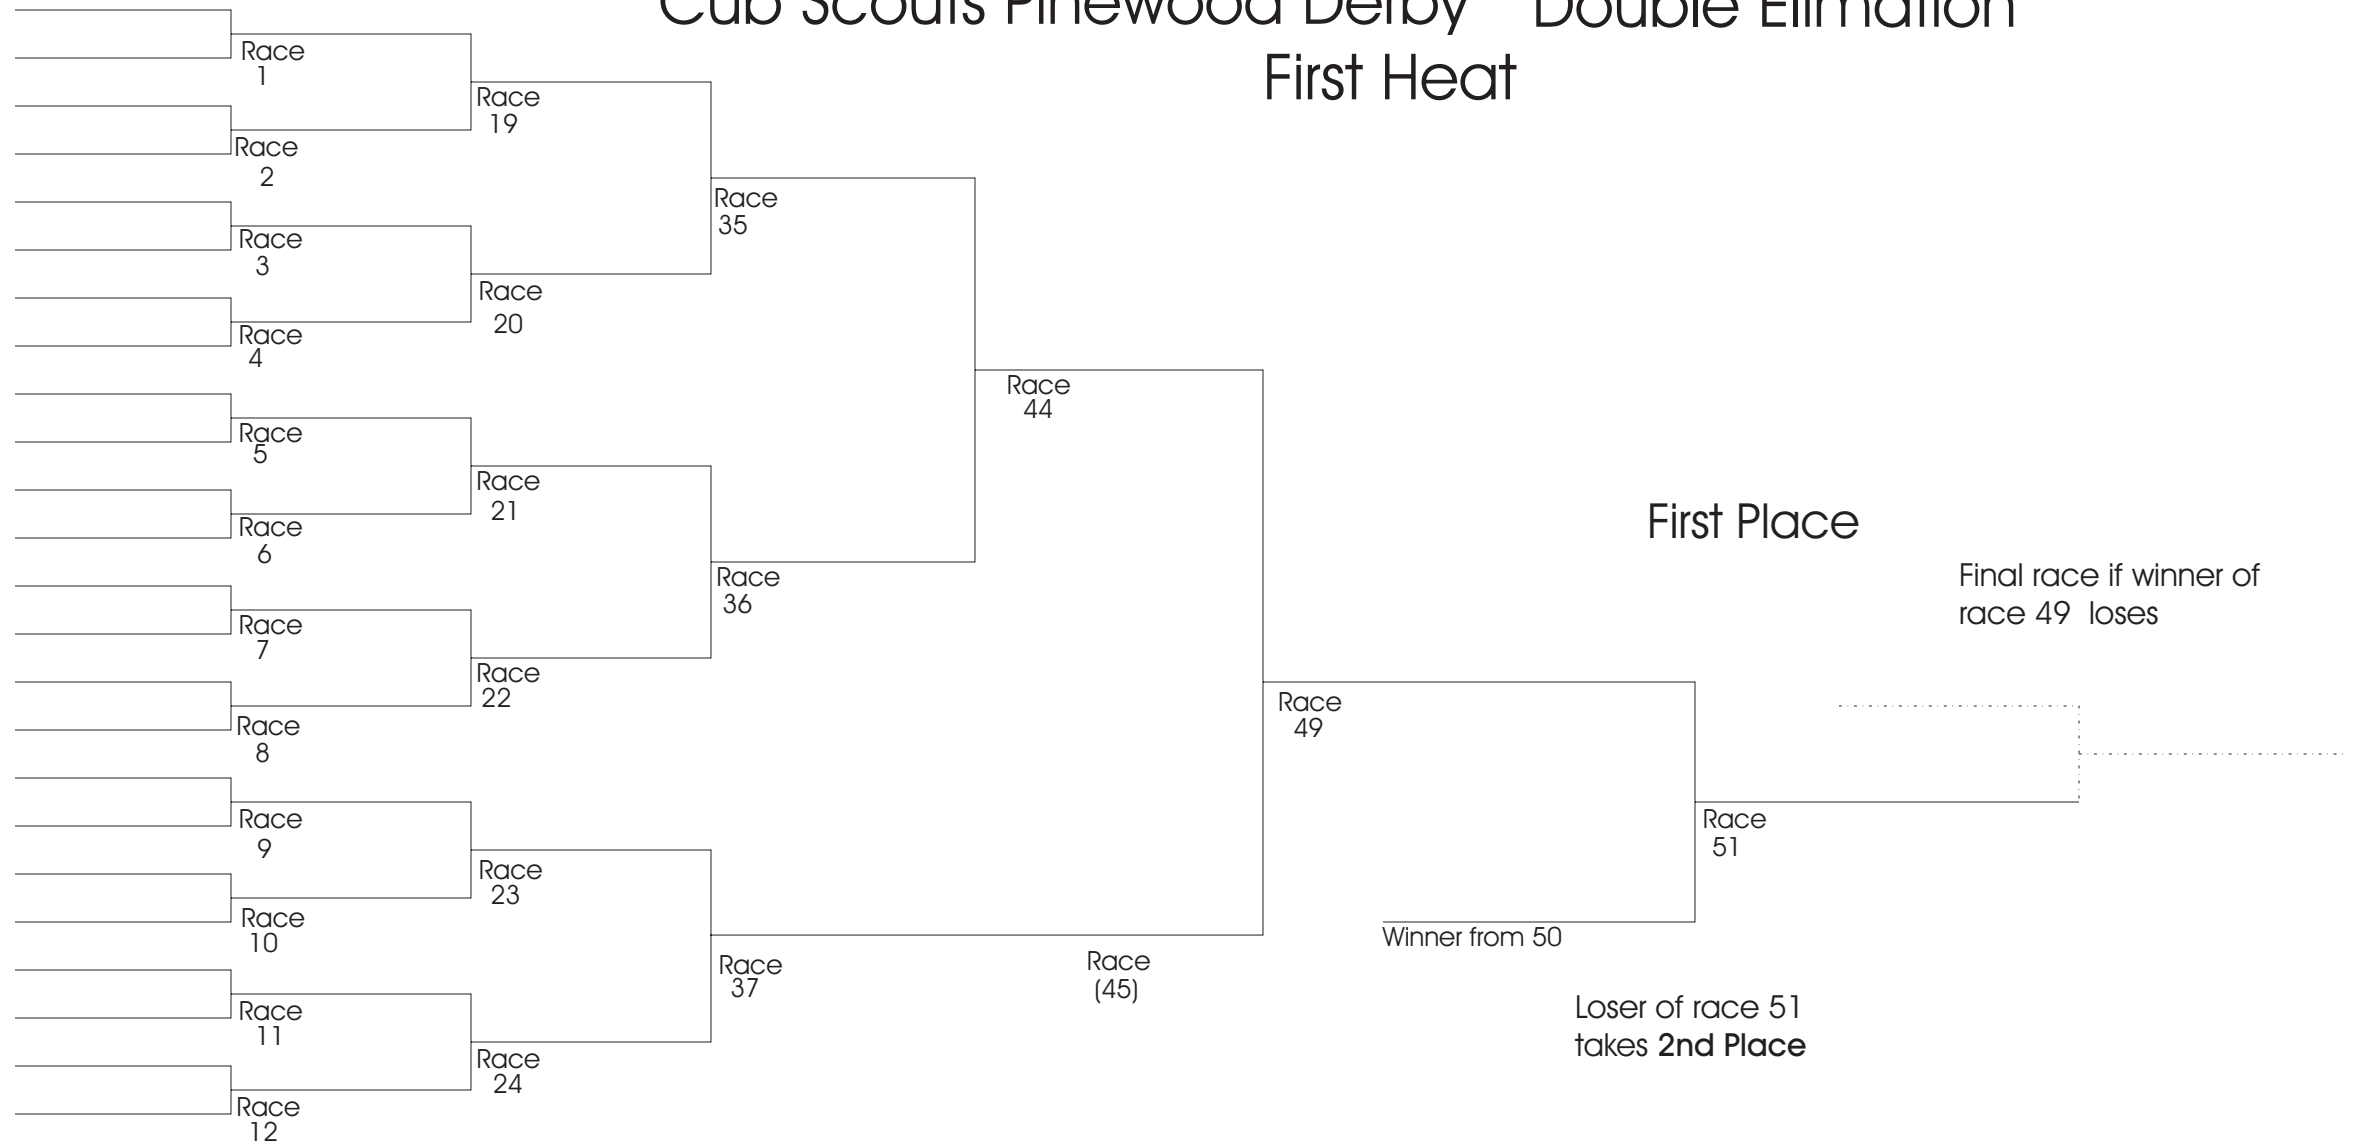

# Cub Scouts Pinewood Derby Double Elimination First Heat

# Second Elimination Lineup