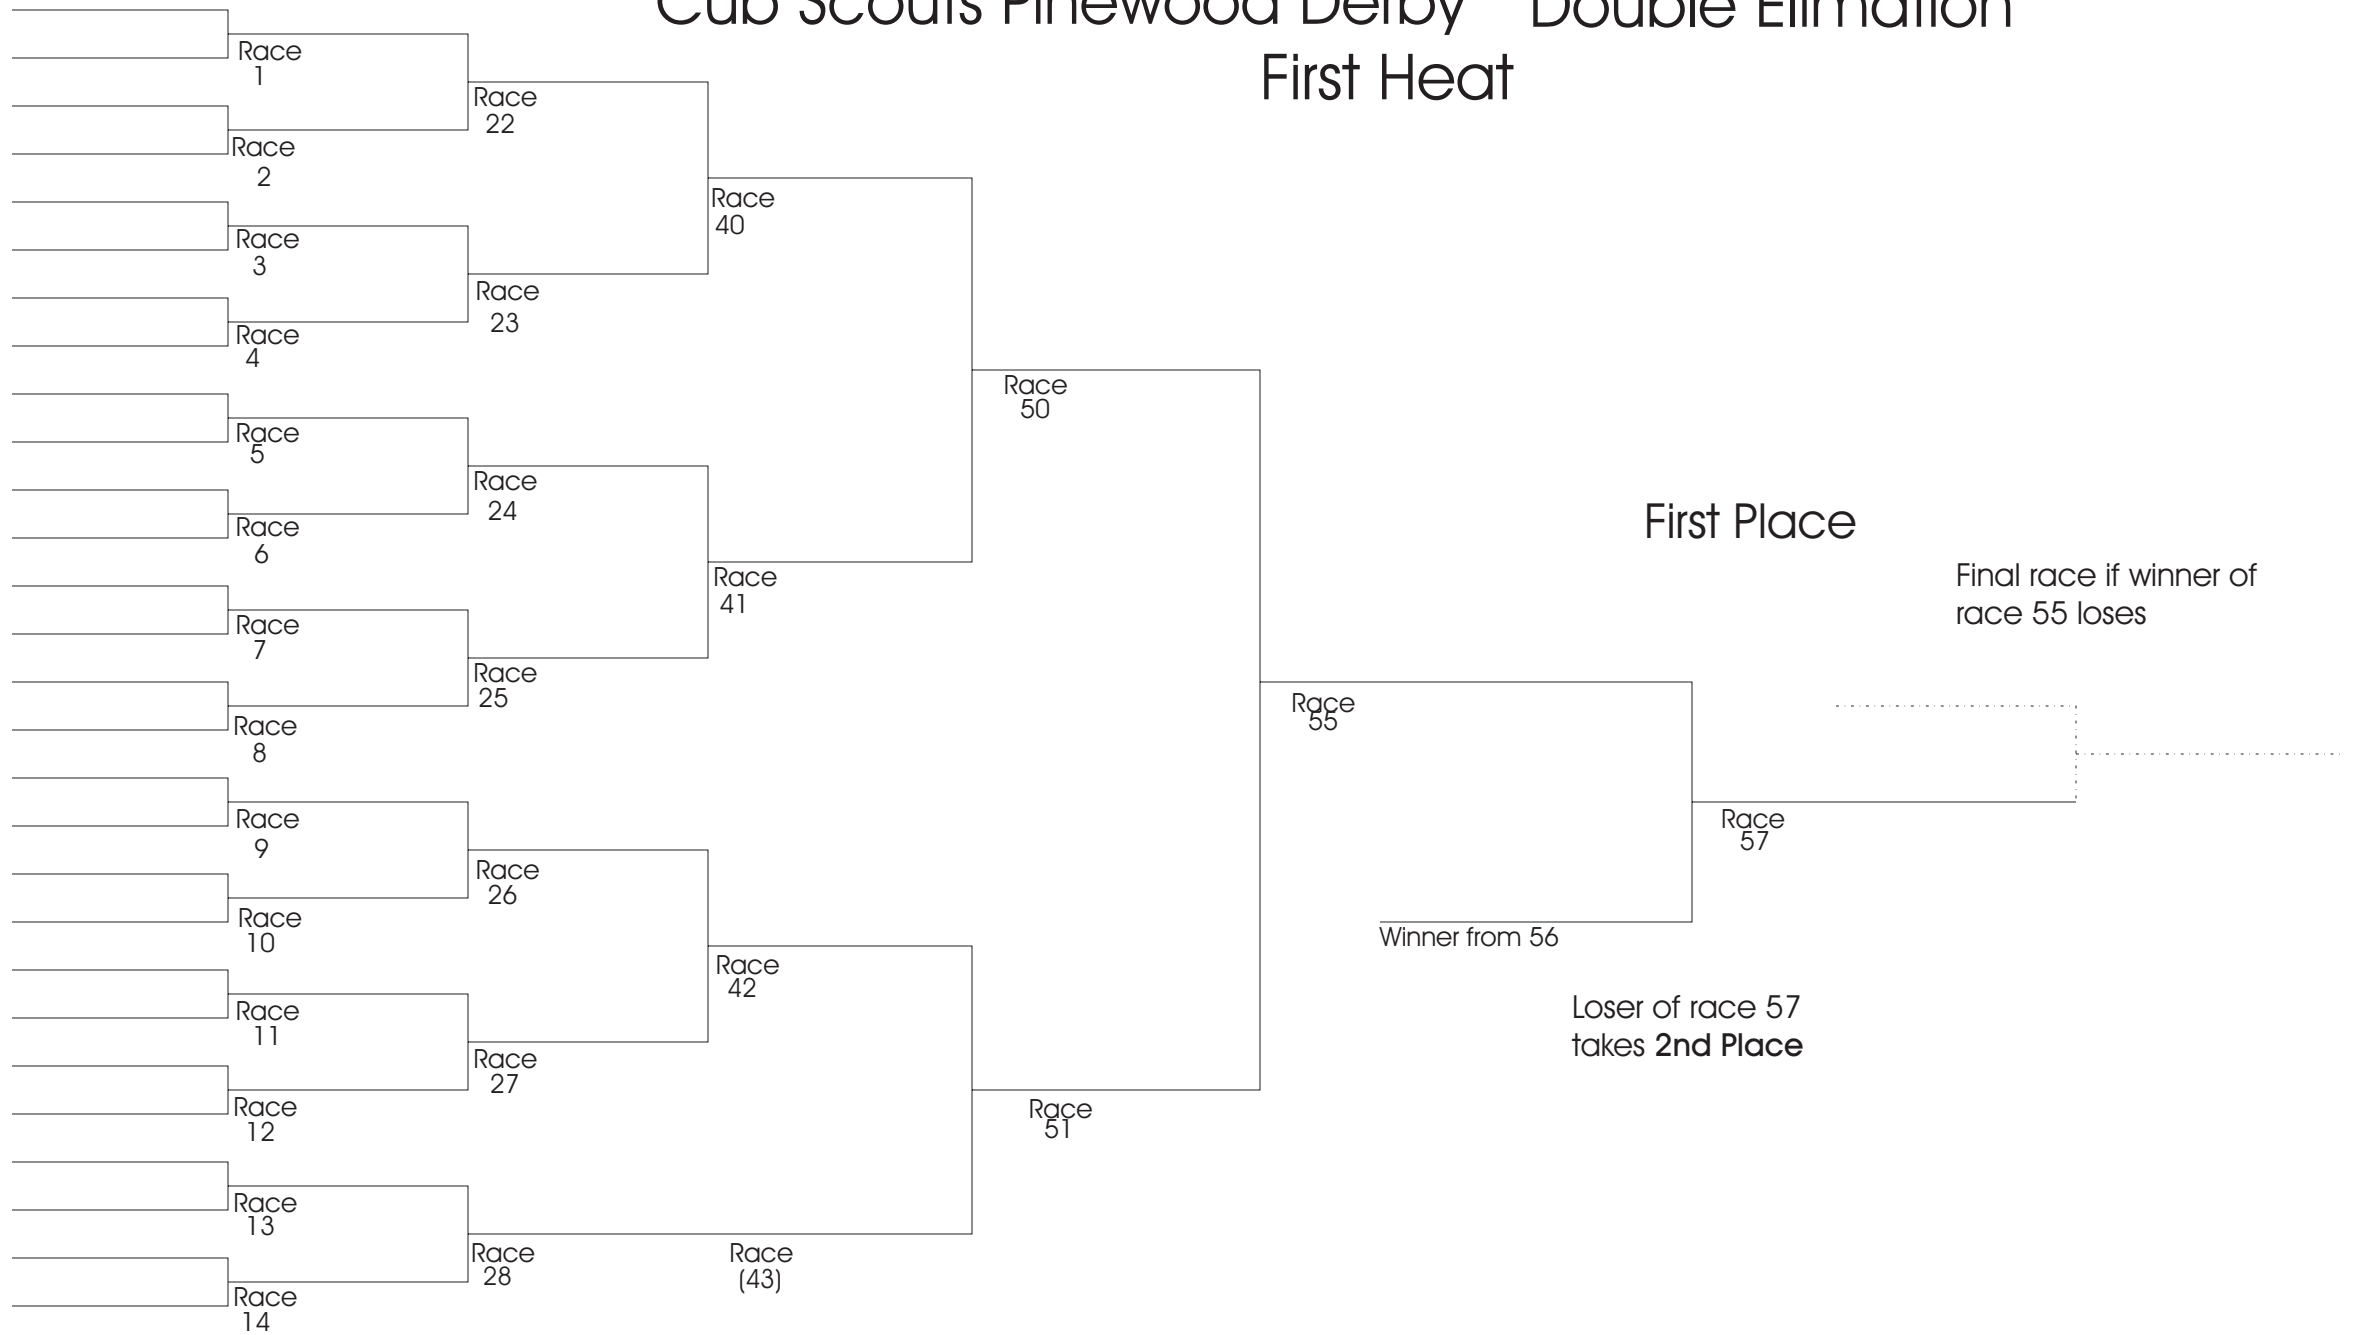

Cub Scouts Pinewood Derby Double Elimination First Heat

Second Elimination Lineup